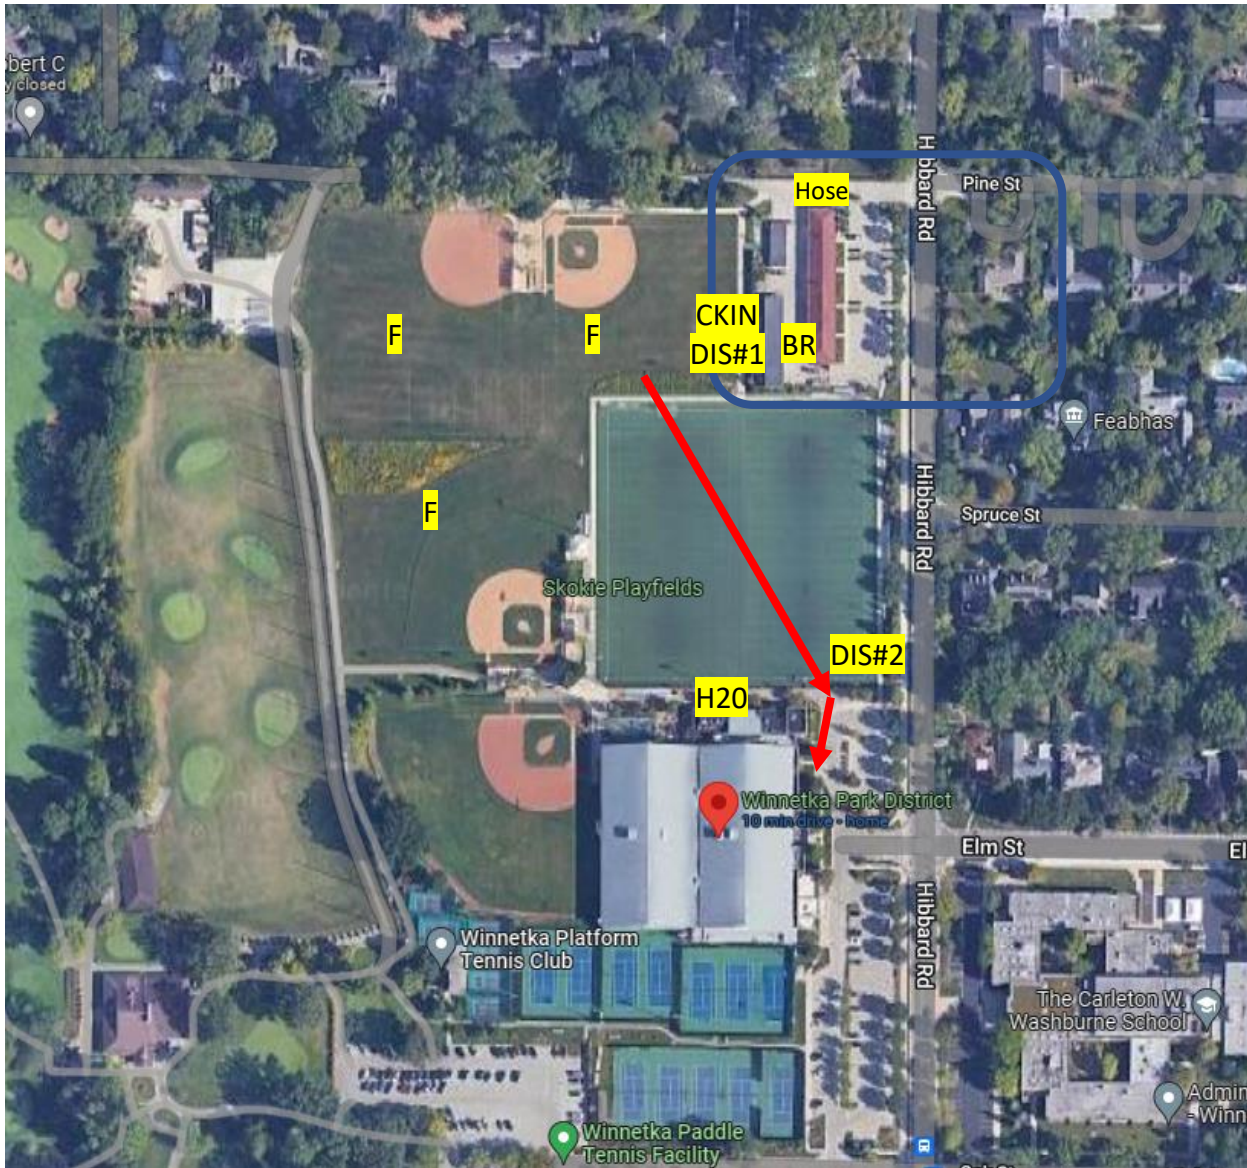

NFL Alumni Youth Football Camps

Address: Winnetka Park District, 600 Hibbard Rd (Pine and Hibbard)

Key	Area
P	Parking
F	Field – All Access
CKIN DIS#1 & DIS#2	Check In Dismissal
Bad Weather Escape	540 Hibbard Follow Red Line
Water	Tubs + Fountains Bring Refillable Container
BR	Bathrooms (Facility next to field)