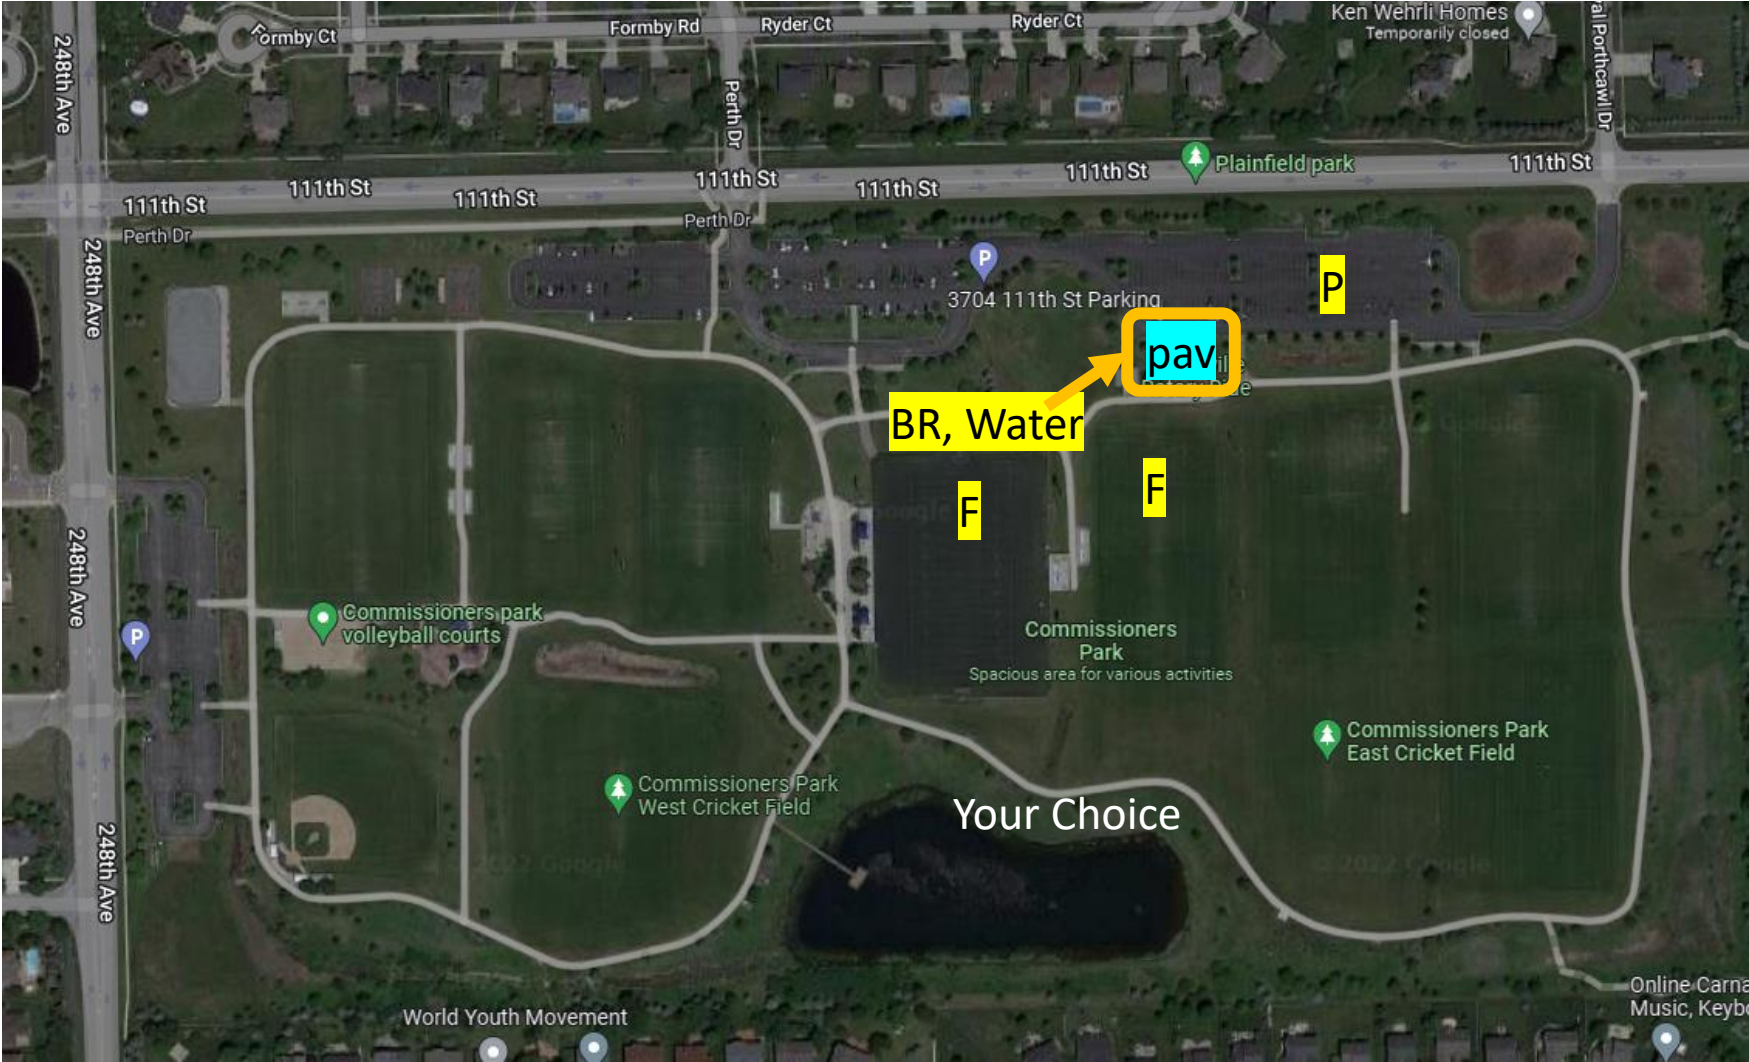

NFL Alumni Youth Football Camps

Address: Commissioners Park, 3704 111th St. Naperville, IL

Key	Area
P	Parking
F	Field –Synthetic
CI	Check In Under Pavilion
PAV	PAVILION
Bathroom Water	Pavilion Bathrooms Pavilion Fountains