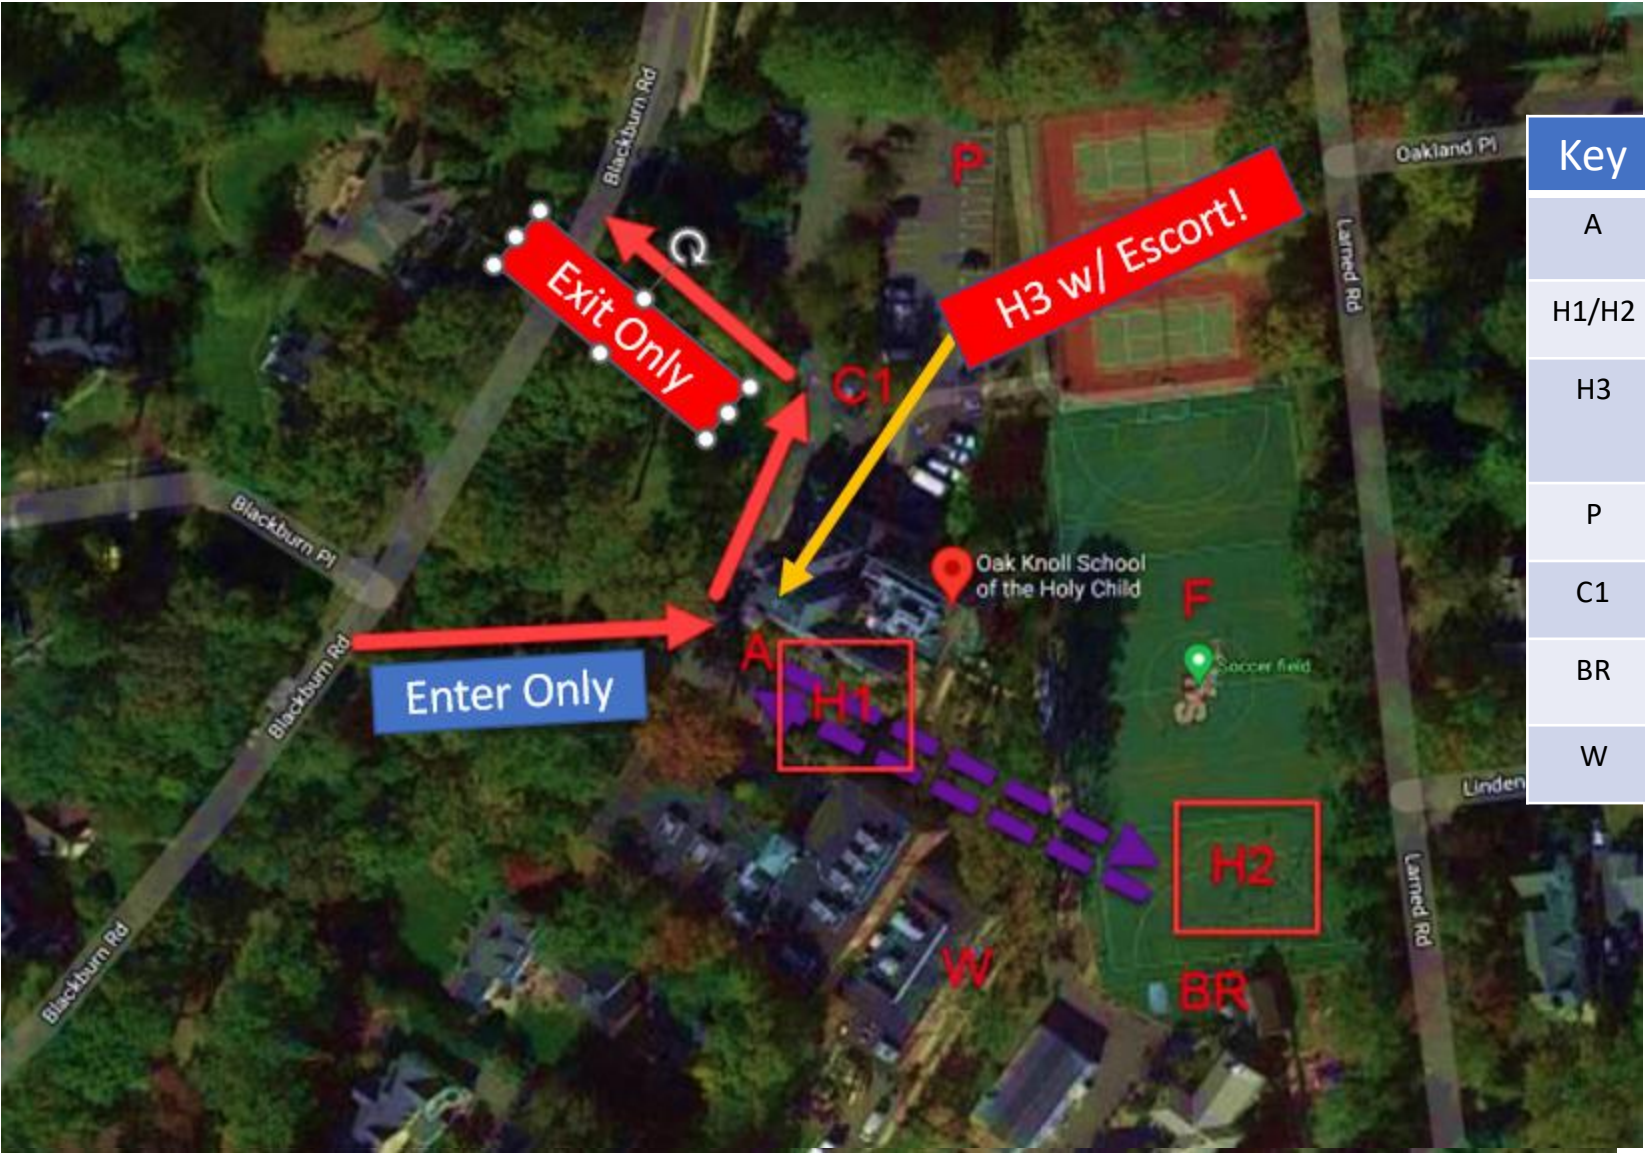

NFL Alumni Youth Football Camps

Oak Knoll School, 44 Blackburn Road, Summit, NJ

Station Coaches at
C1, A, H1 and H2

Key	Area
A	From Park – Child Drop Off or Return
H1/H2	Camper Drop Off Entrance / Exit
H3	From Parking Lot– Parents must ESCORT Children from P Follow Yellow Line with Parent
P	Very Limited Spaces
C1	Cars Must Exit Path – Station Coach there
BR	Shed with Bathrooms & Water Source (Hose) Also can be shelter
W	Shelter Door to Dining Room