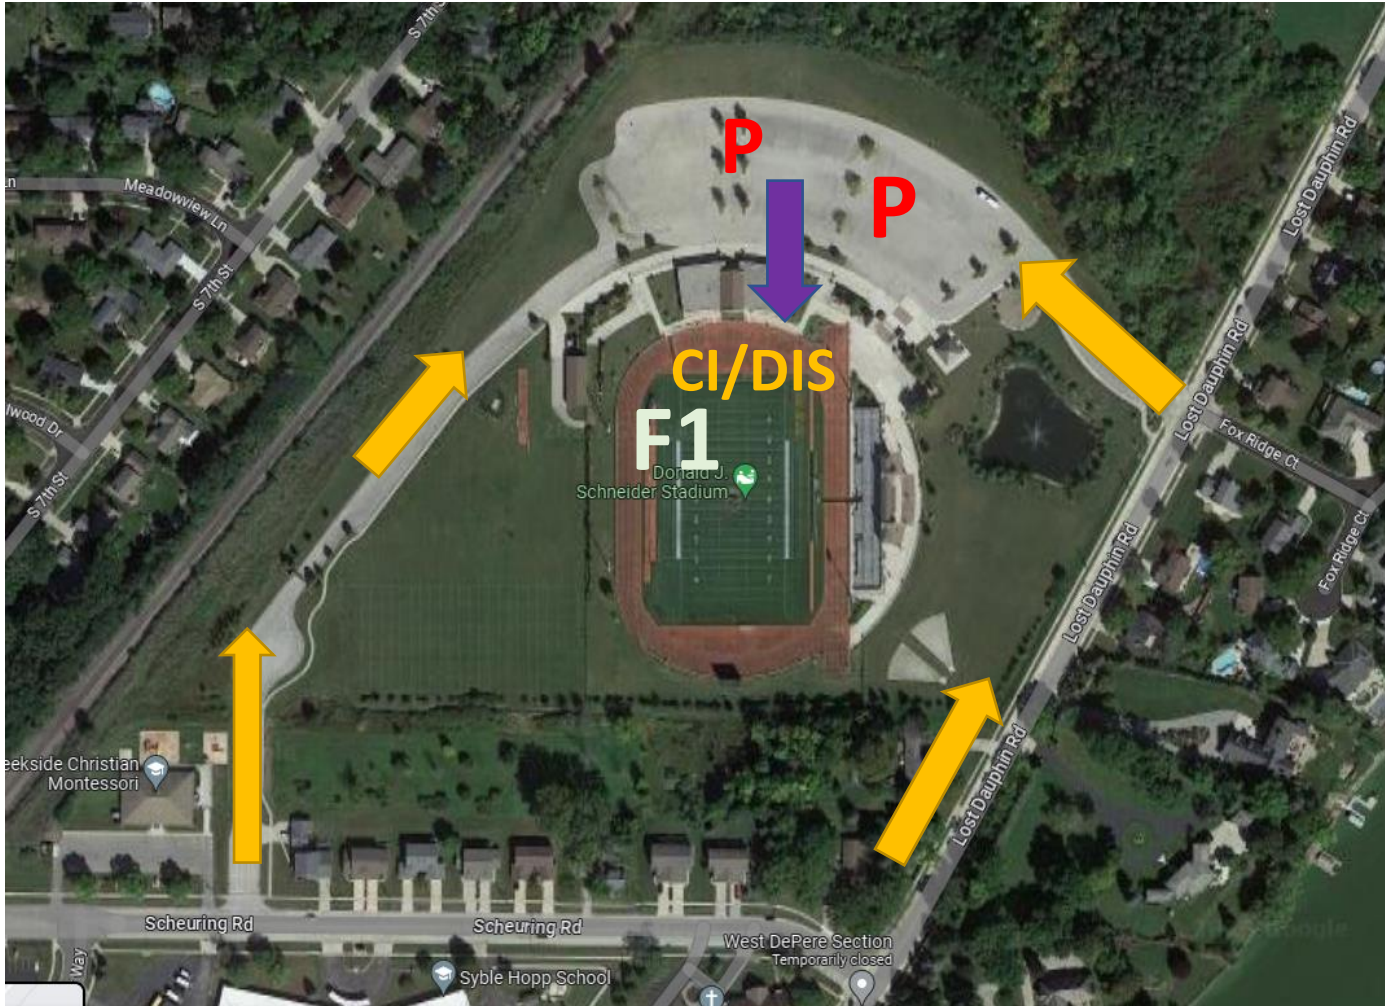

NFL Alumni Youth Football Camps  
 Address: Donald J. Schneider Stadium at St. Norberts,  
 1600 Lost Dauphin Rd, De Pere, WI

Key Note	Area
P	Parking
F1	Primary Field
CI / DIS	Check In / Dismissal Staging