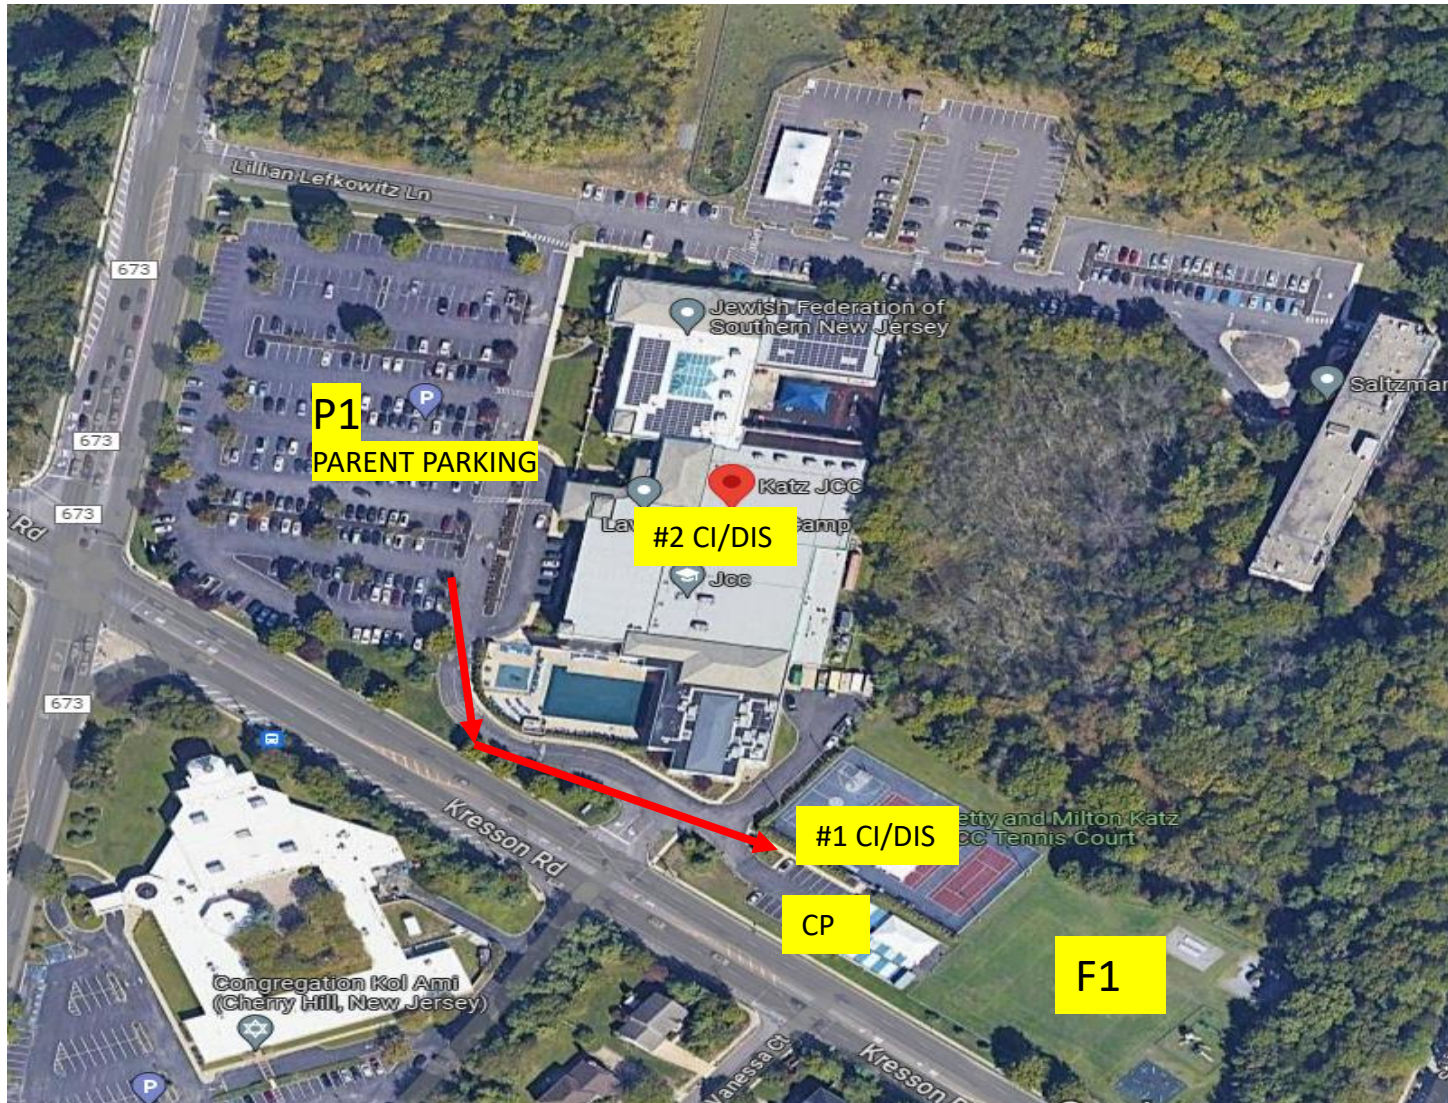

NFL Alumni Youth Football Camps

Address: Katz JCC, 1301 Springdale Rd Cherry Hill, NJ

Key	Area
P1 CP	Customer Parking Katz Staff Parking
F1	Field
#1 CI/DIS #2 CI/DIS	Check In/Dismissal Good Weather Check In/Dismissal Bad Weather
BR	Bathrooms in Building NO CLEATS INSIDE BUILDING
S1	Gymnasium (partial) NO CLEATS INSIDE GYM
Water Camper	They will provide cooler Katz JCC Kitchen