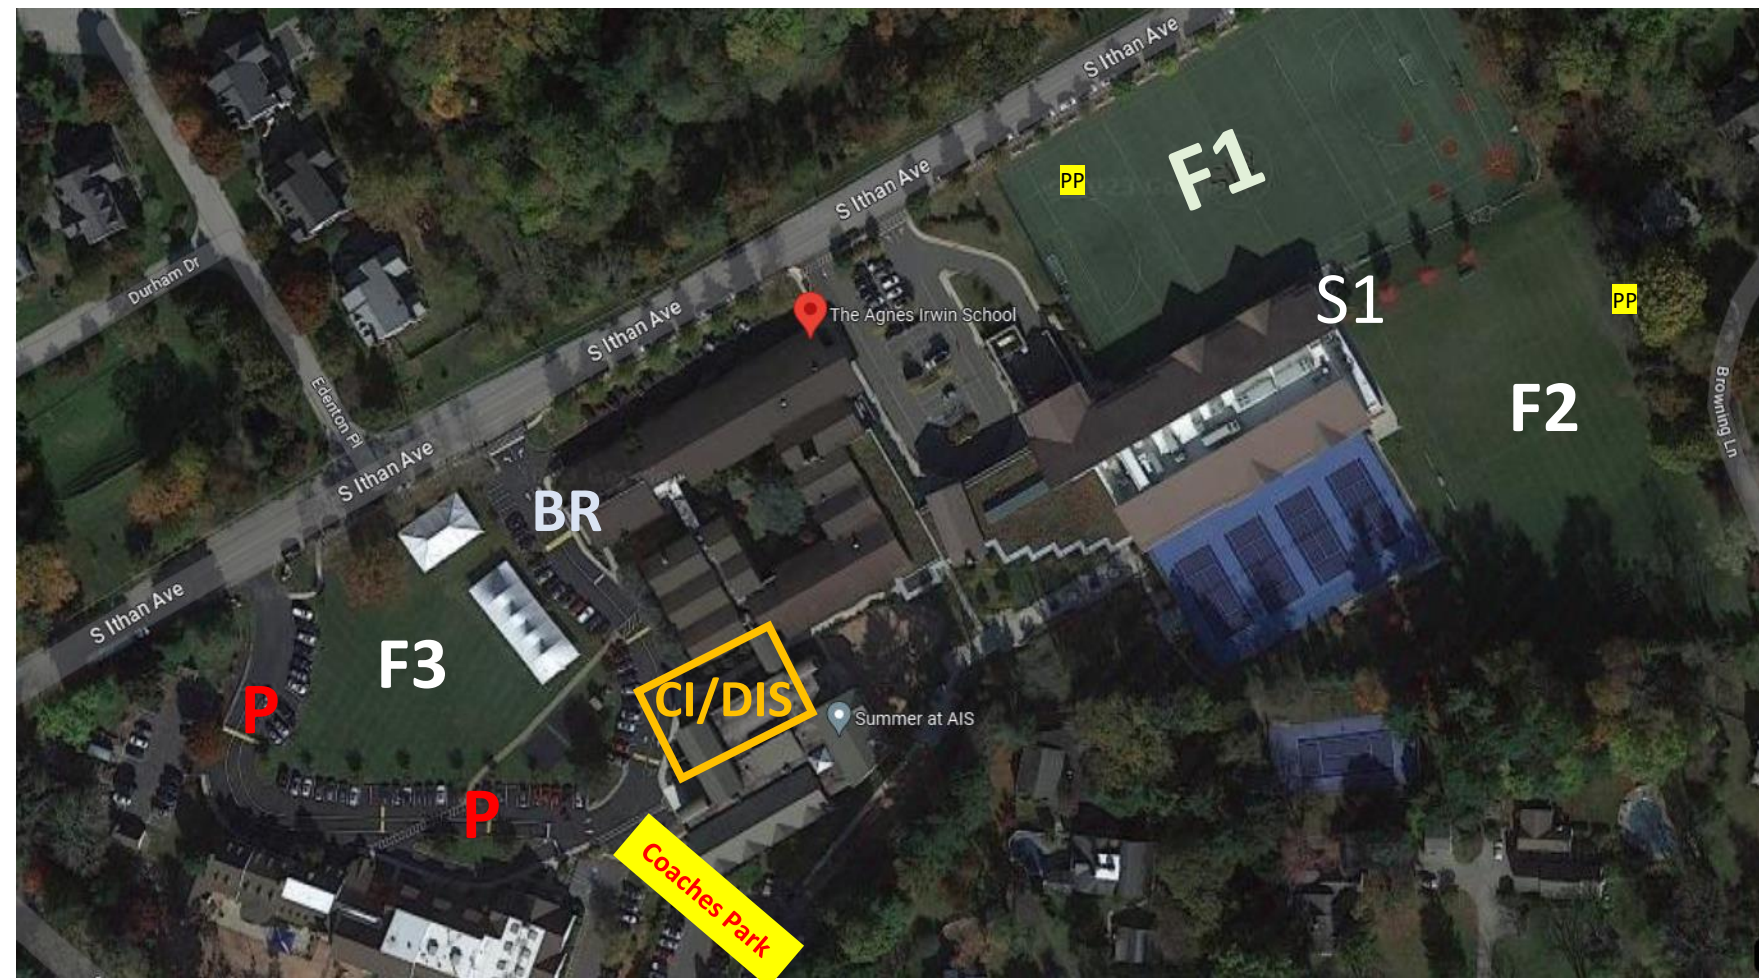

NFL Alumni Youth Football Camps

Address: The Agnes Irwin School, 275 S Ithan Ave, Bryn Mawr, PA

Key	Area
P	Parking Coaches Park Further back
CI/DIS	Check In / Dismissal