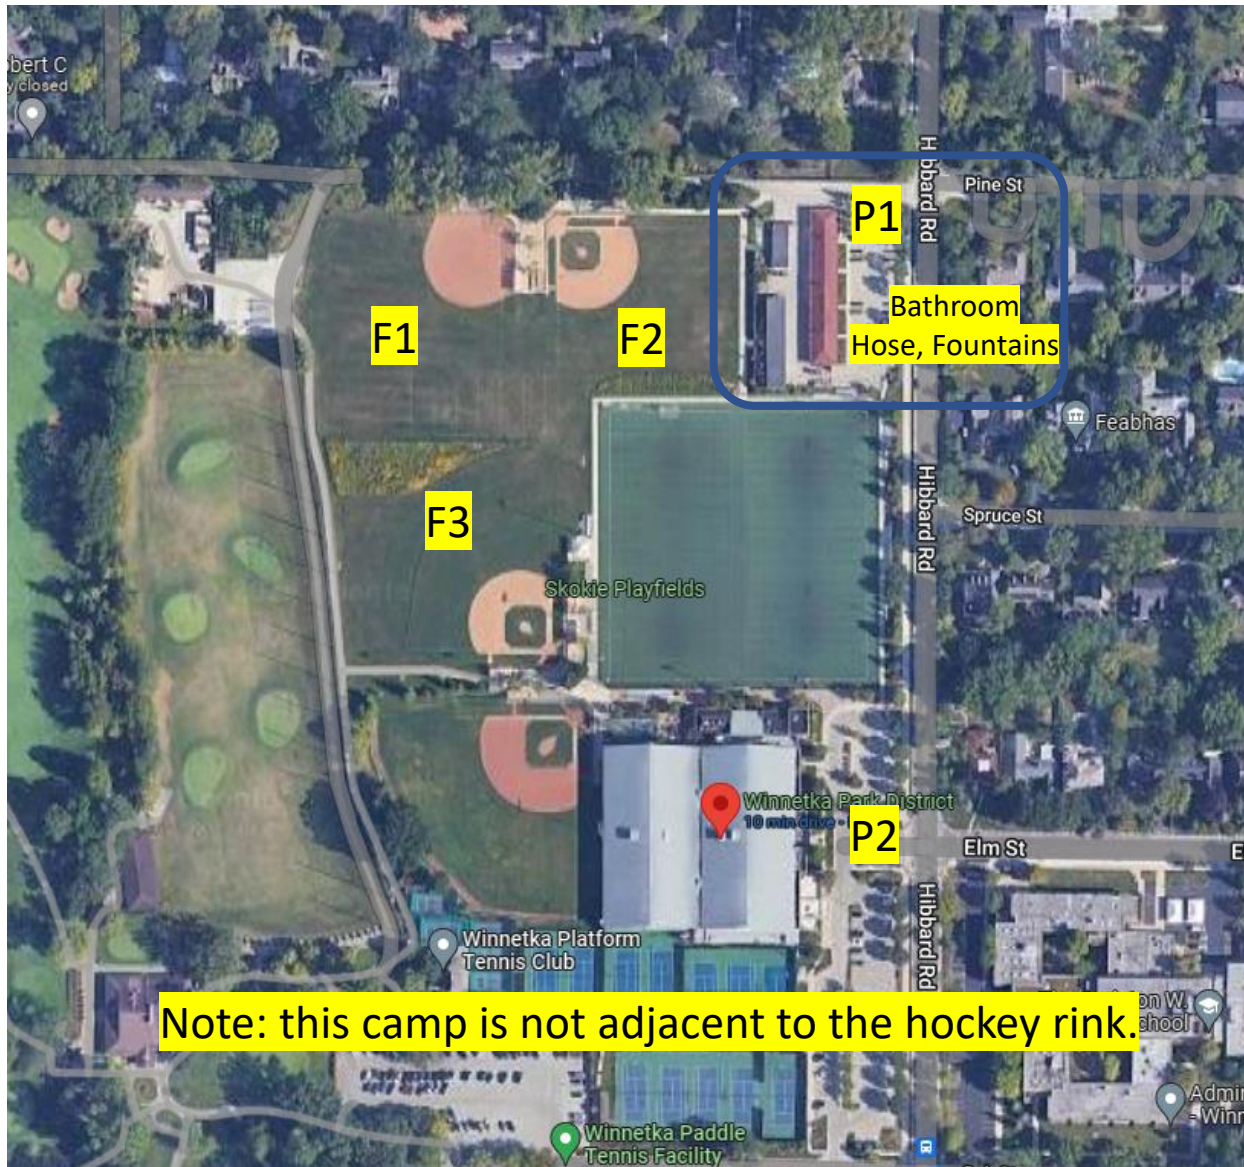

NFL Alumni Youth Football Camps

Address: Winnetka Park District, 600 Hibbard Rd

Key	Area
P	Parking
F1, F2, F3	Field
CI	Check In (On Field F2)
Bad Weather Escape	540 Hibbard Follow Red Line
DIS	From Field