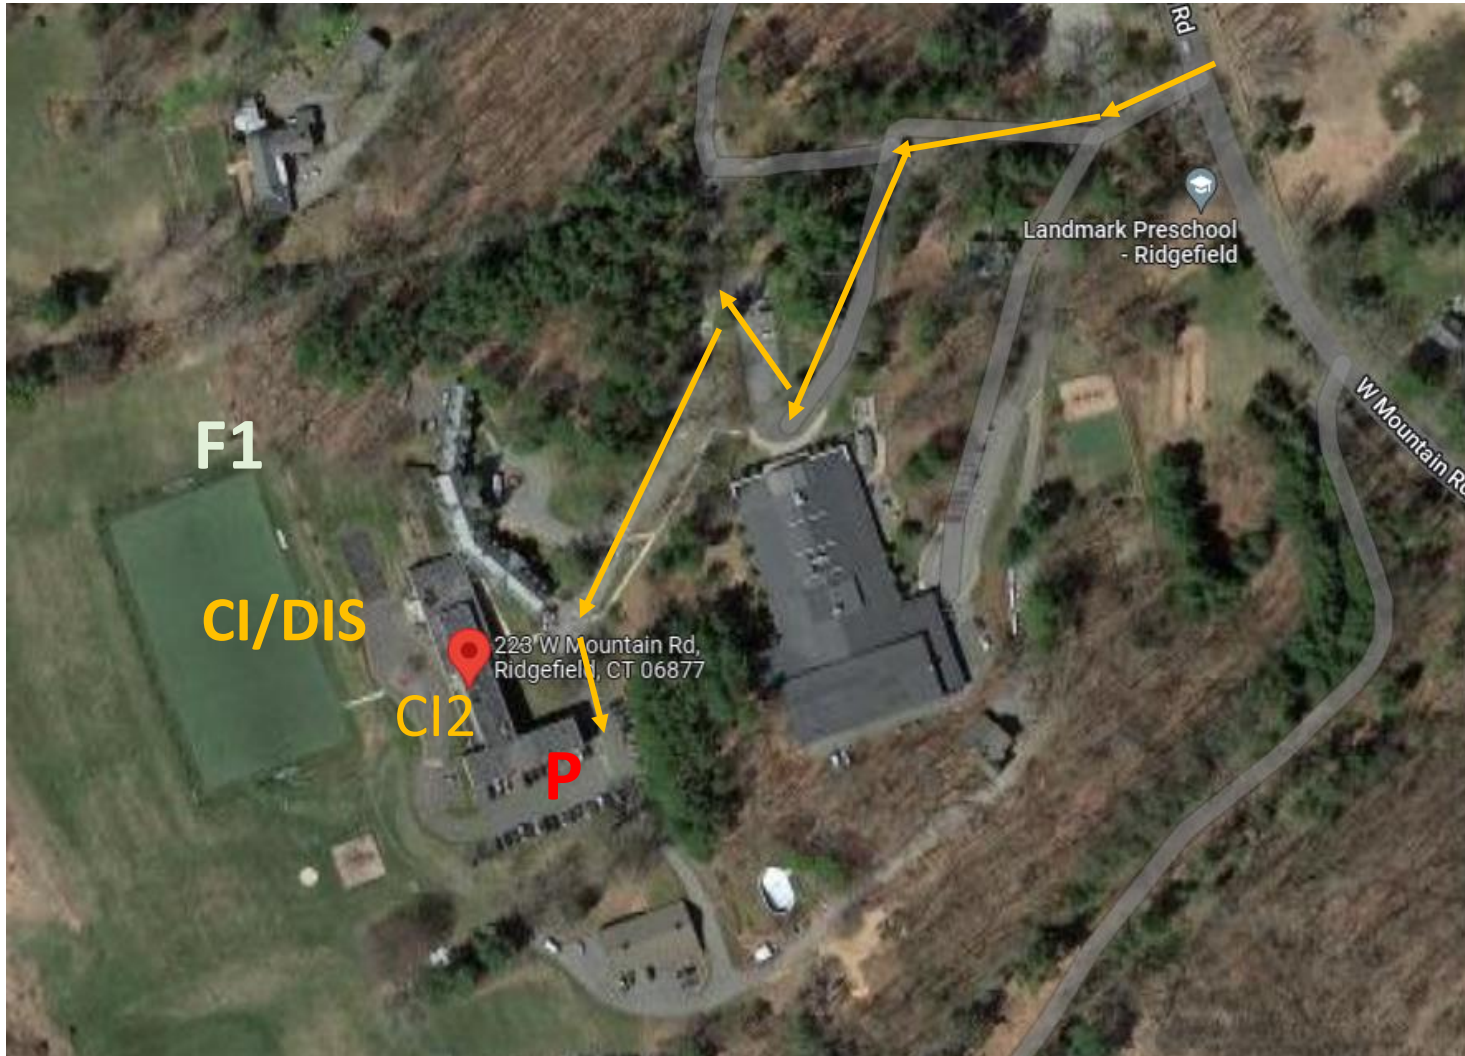

NFL Alumni Youth Football Camps

Address: Ridgefield Academy, 223 West Mountain Rd Ridgefield, CT 06877

Key	Area
P	Parking
F1, F2	Field (walking flow if required)
CI	Check In (On Field)
CI2	Bad Weather Check In In Gymnasium
DIS	Dismissal Staging Walk Up