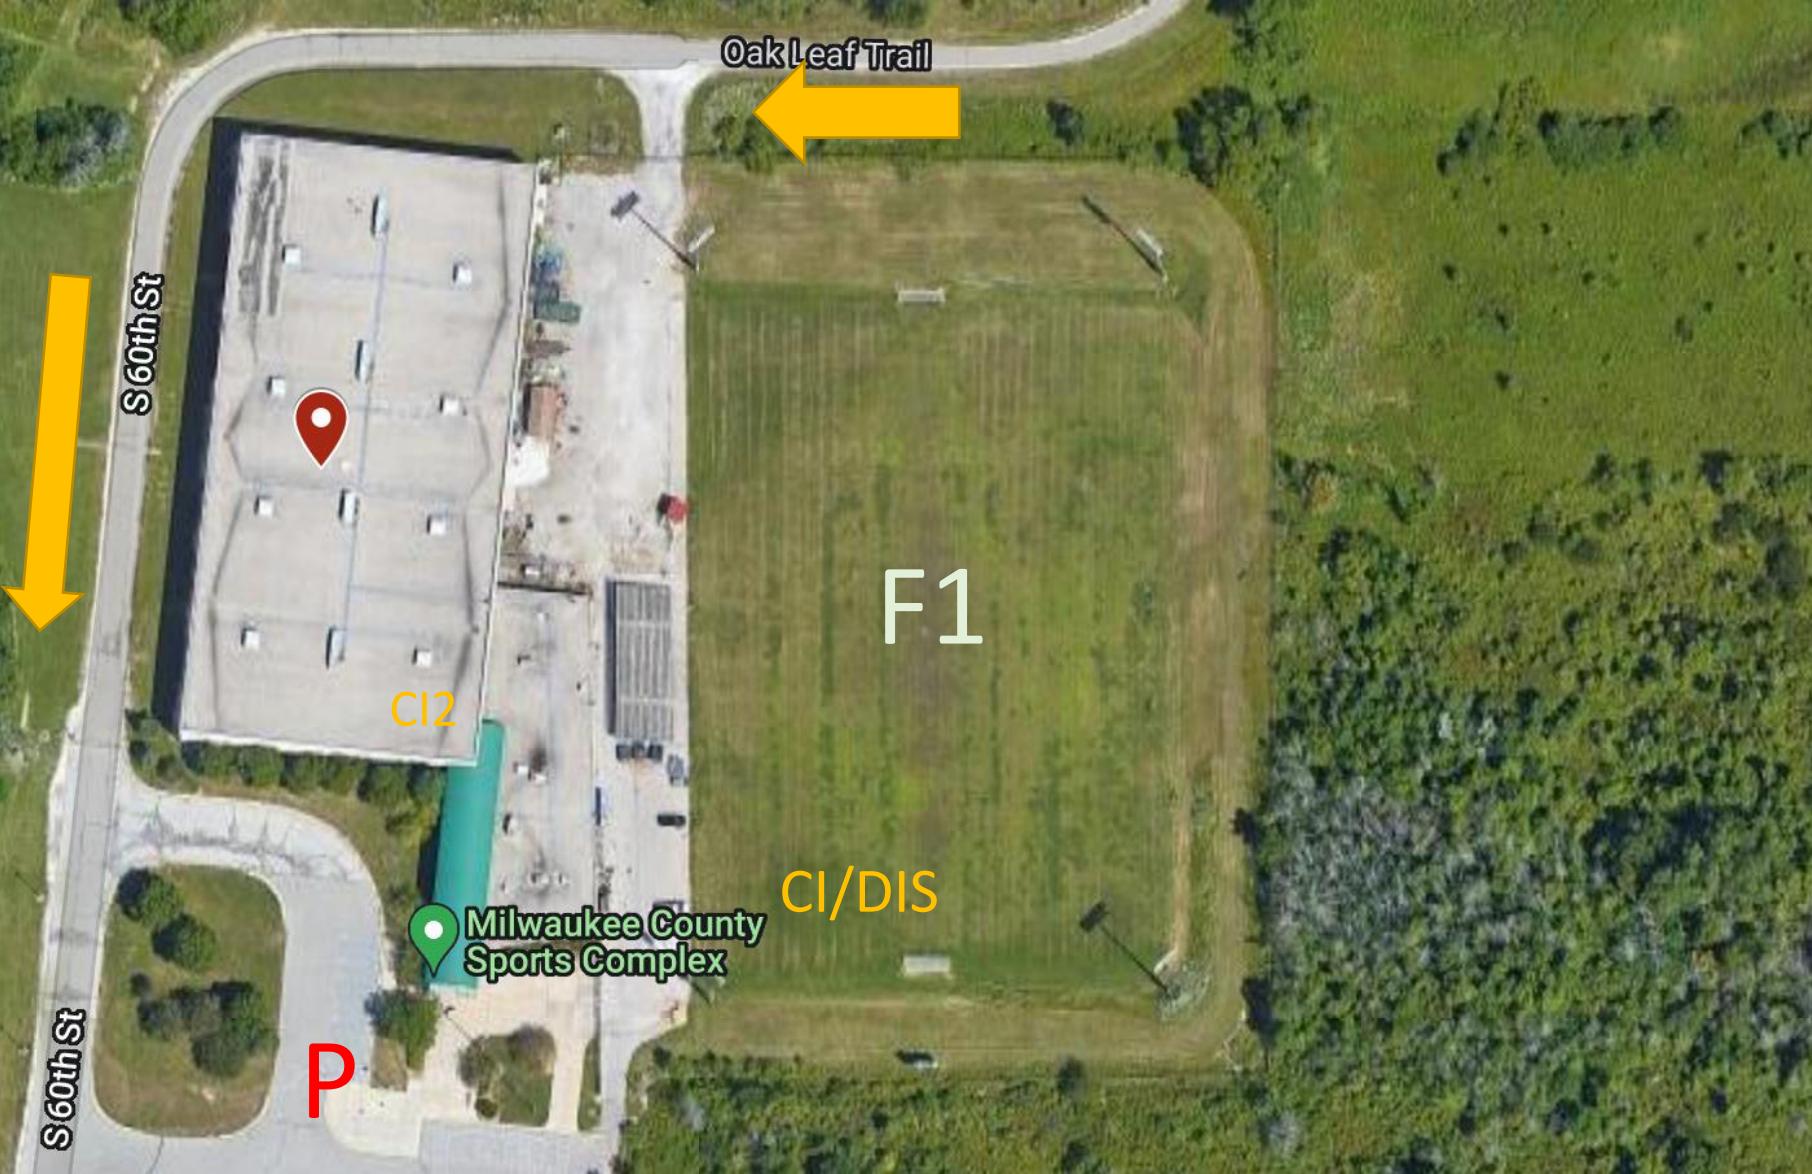

# NFL Alumni Youth Football Camps

Address: Milwaukee City Sports Cmx, 6000 W. Ryan Rd Franklin, WI

Key	Area
P	Parking
F1, F2	Field
CI	Check In (On Field)
CI2	Bad Weather CI Indoor Gym
DIS	Dismissal Field Parents come to field