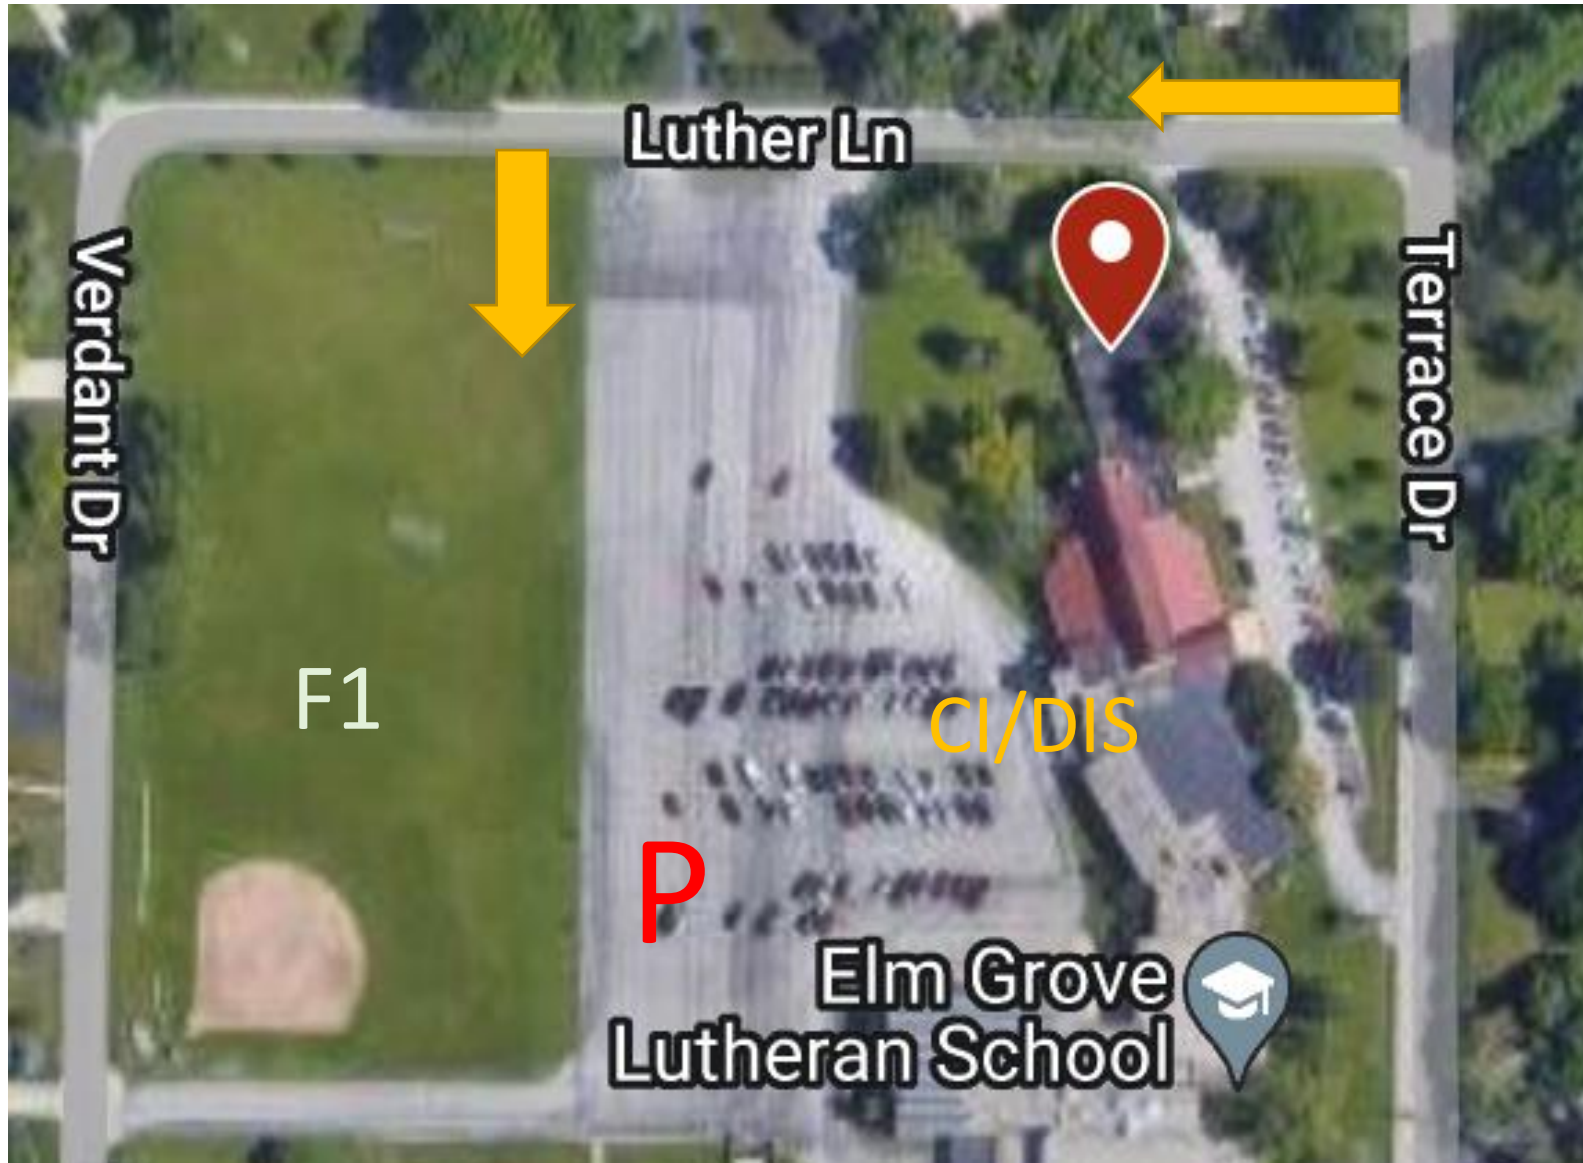

NFL Alumni Youth Football Camps

Address: Elm Grove Lutheran School, 945 Terrace Dr Elm Grove, WI 53122

Key	Area
P	Parking
F1, F2	Field (walking flow if required)
CI	Check In (Outside of main school entrance)
CI2	Bad Weather CI Inside Main School Entrance
DIS	Dismissal Staging Walk Up