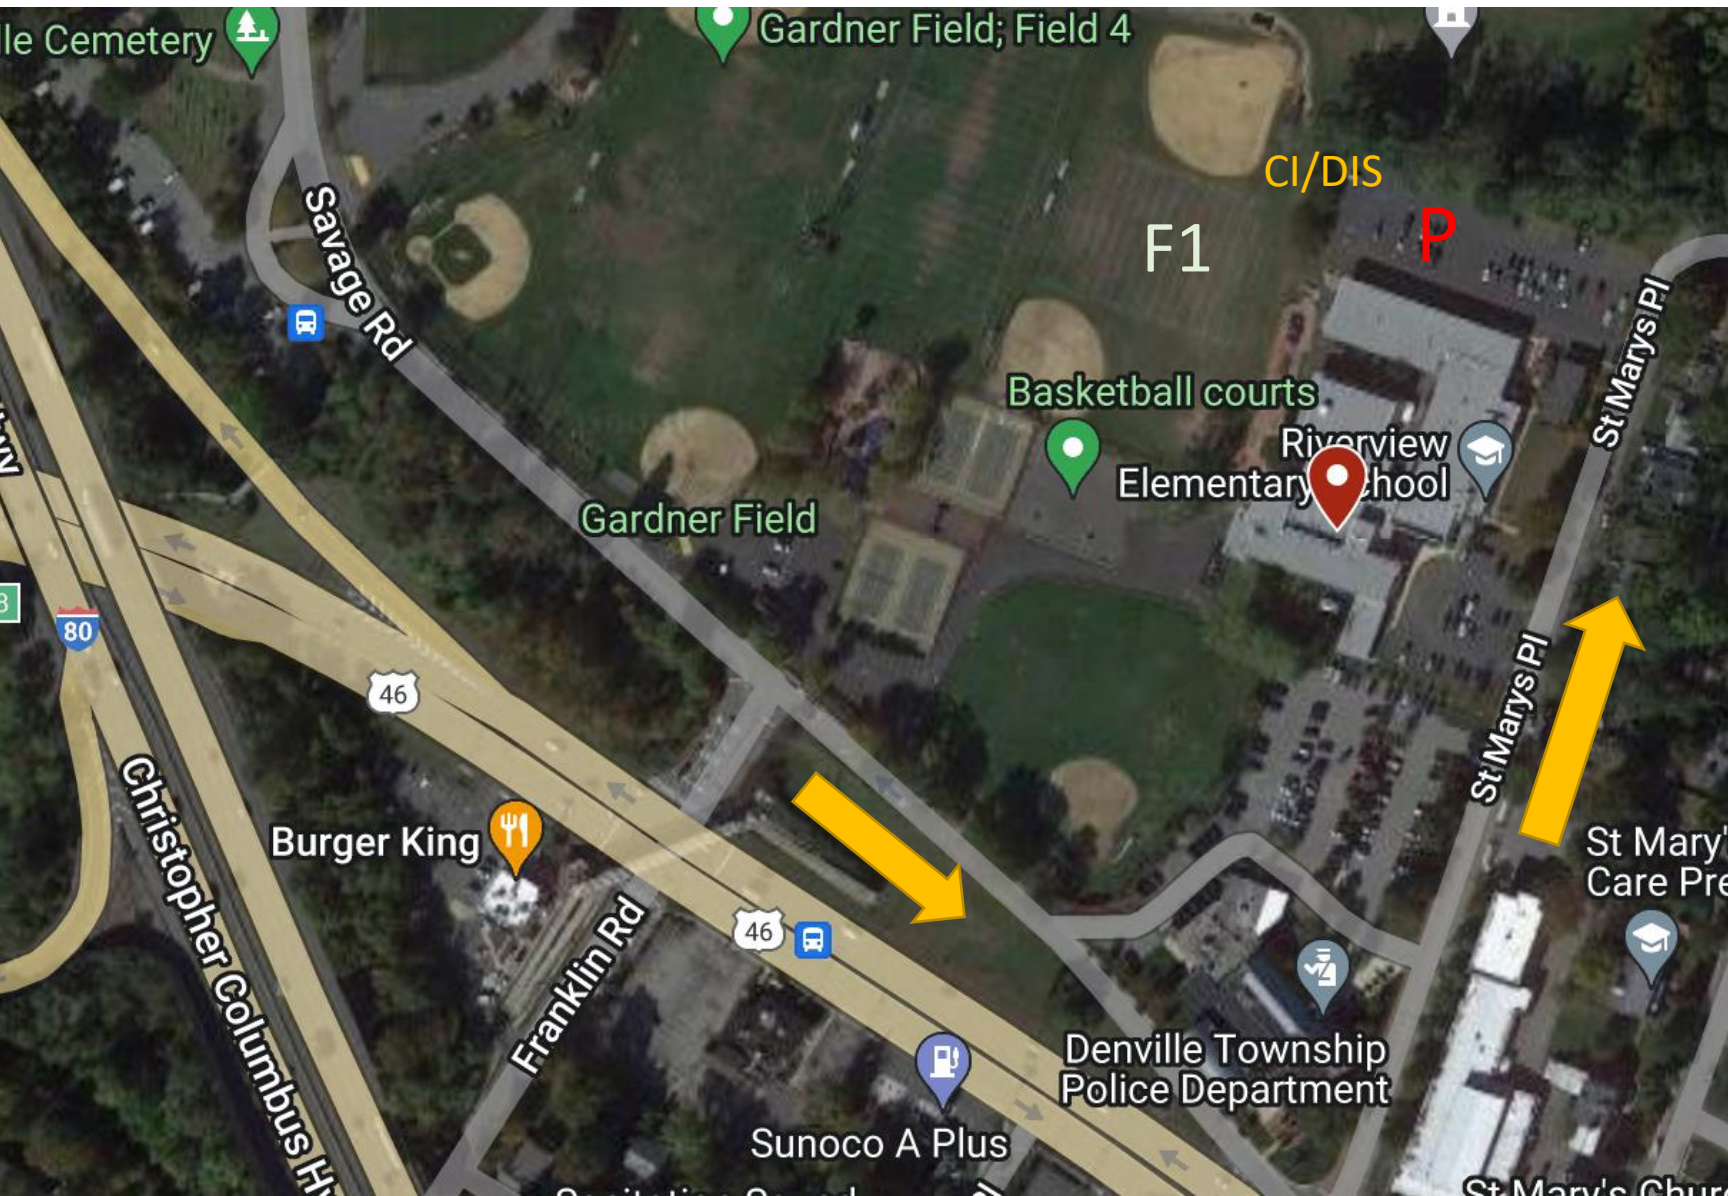

NFL Alumni Youth Football Camps

Address: Riverview Elementary School, 33 St. Mary's Place Denville, NJ

Key	Area
P	Parking (North Lot)
F1	Field
CI	Check In (Near Field)
CI2	Bad Weather – Courtyard Gym
DIS	Good weather: From Field Bad weather: Gym