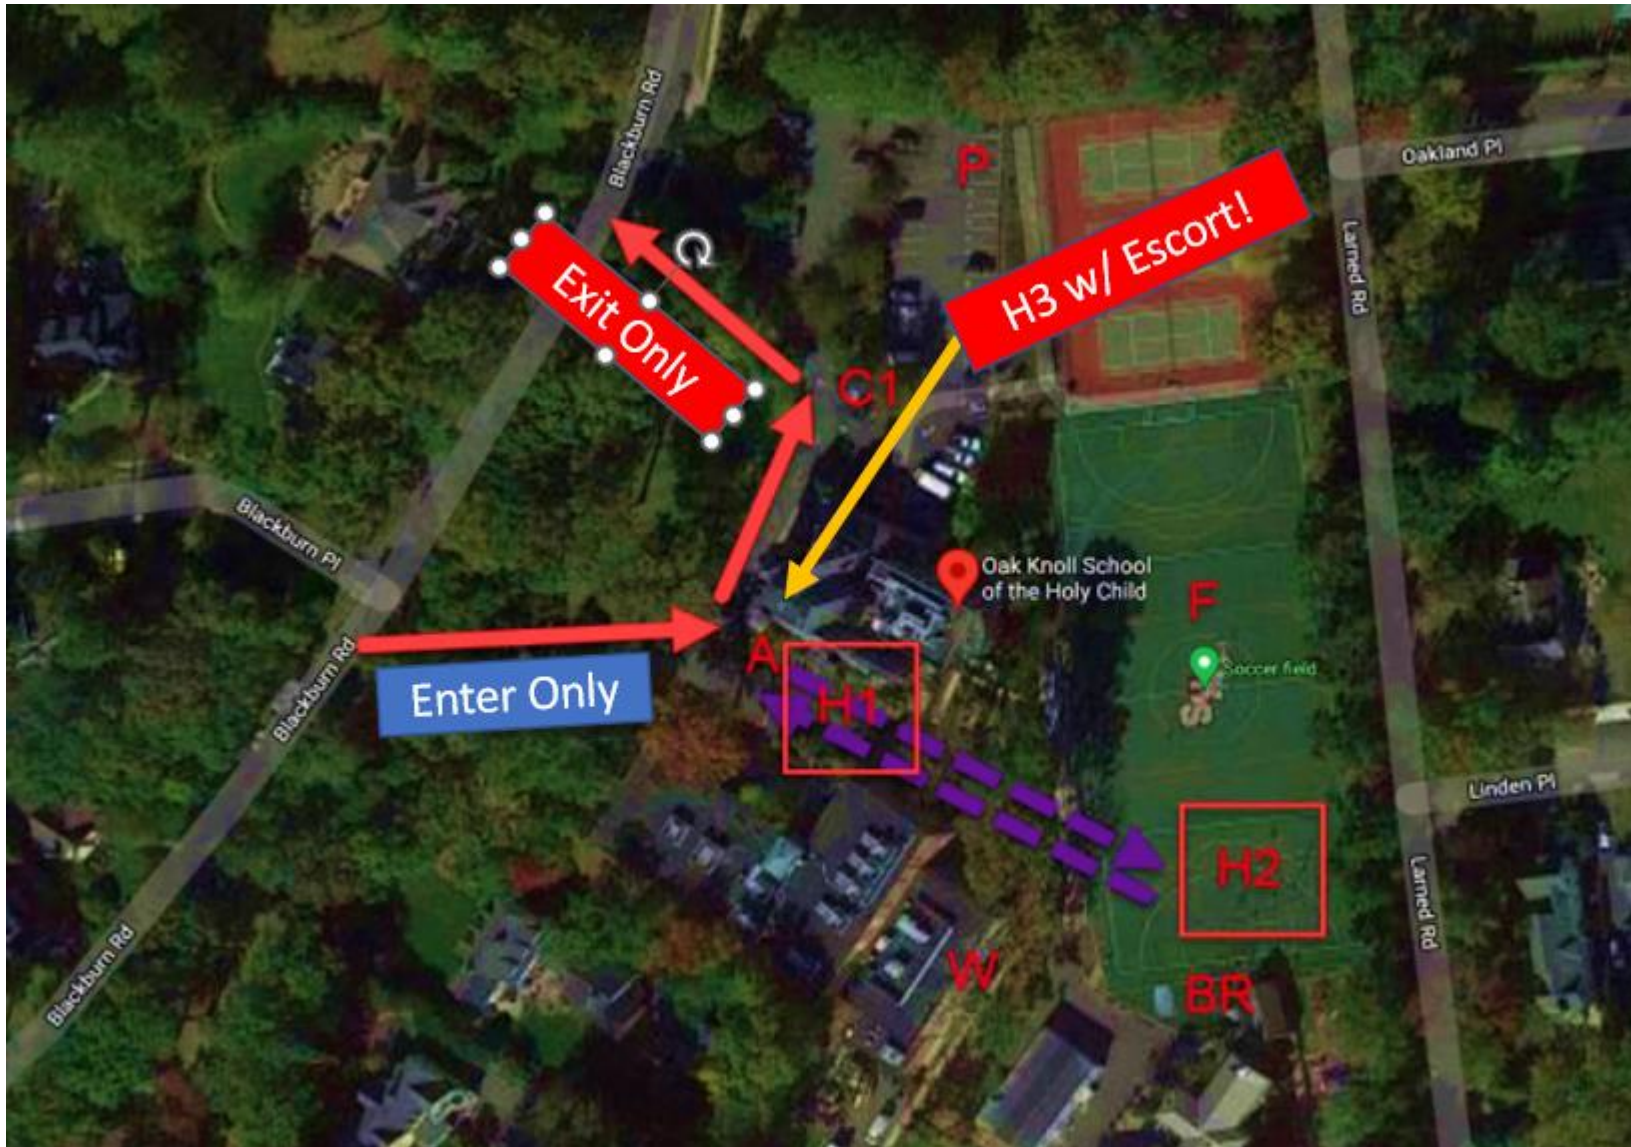

NFL Alumni Youth Football Camps

Oak Knoll School, 44 Blackburn Road, Summit, NJ

Key	Area
A	From Park – Child Drop Off or Return
H1/H2	Camper Drop Off Entrance / Exit
H3	From Parking Lot– ESCORT REQUIRED for Children Follow Yellow Line with Parent
P	Very Limited Spaces
C1	Cars Must Exit Path