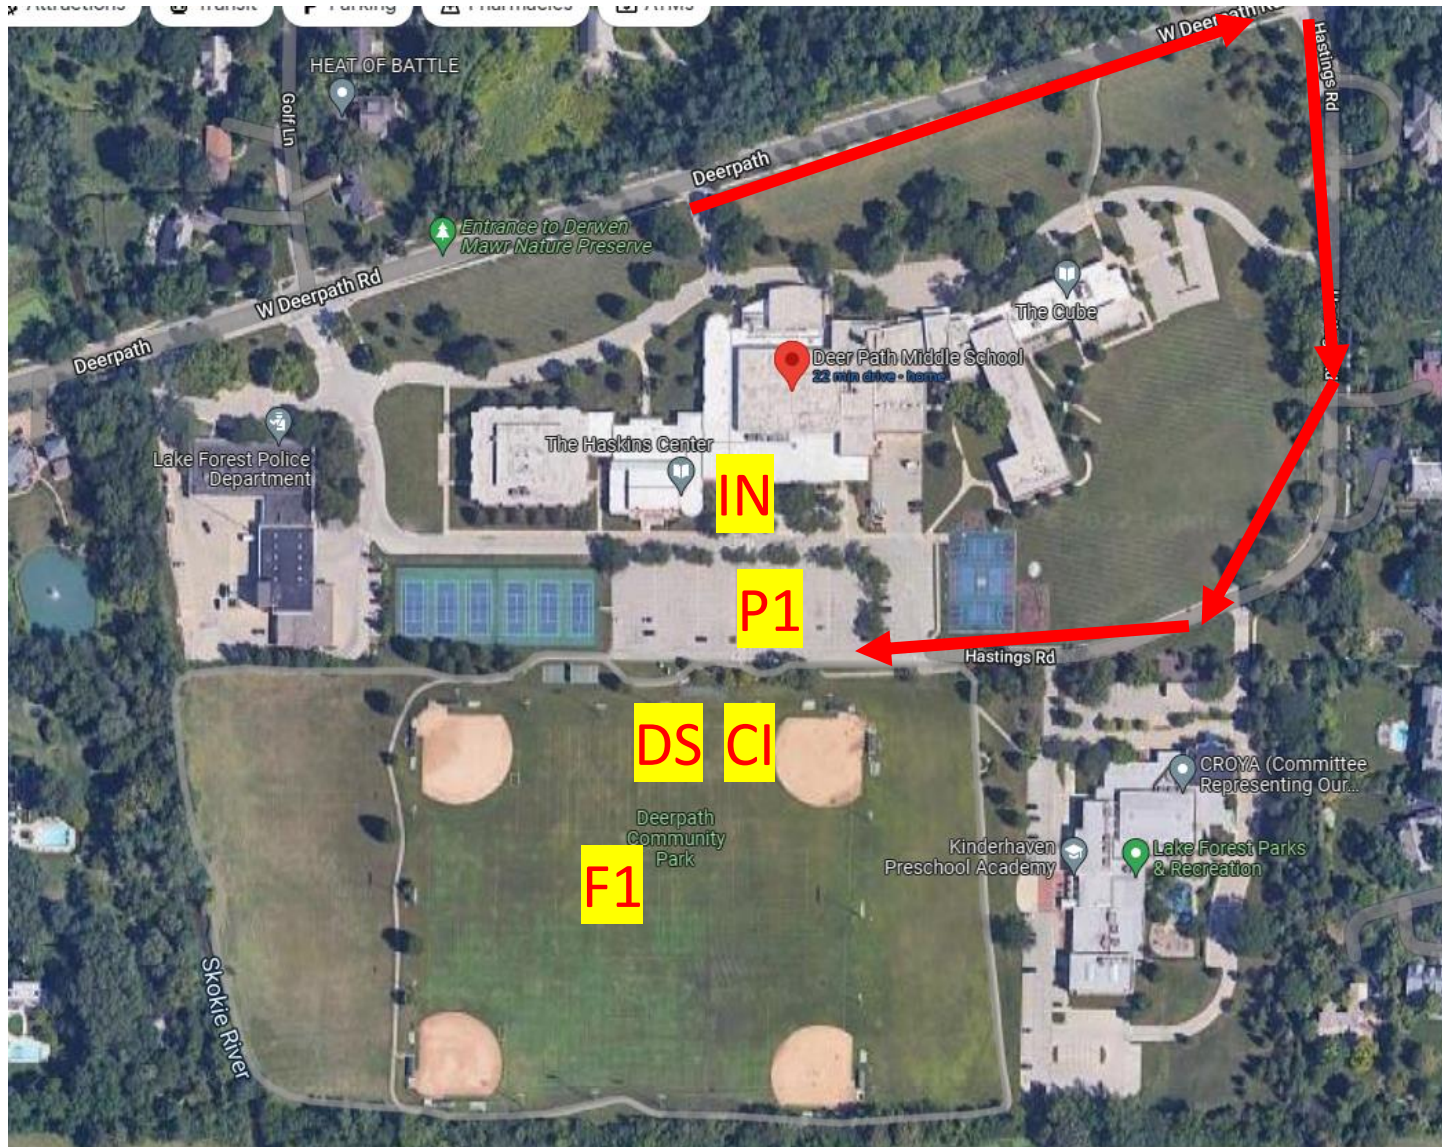

# NFL ALUMNI CAMPS

**Deerpath Middle School, 95 Deer Path Road, Lake Forest, IL 60045**

| Key              | Area                                 |
|------------------|--------------------------------------|
| Parking          | P1 - Back of the School              |
| RED →            | Car Driving Path                     |
| F1 / F2          | Field                                |
| CI               | Check In (On Field) with 2 tables    |
| DIS              | Dismissal Staging                    |
| IN               | Indoor Access for Lunch, Shelter Etc |
| Fountain<br>Hose | East Side of Batting Cage<br>TBD     |
| Bathroom         | Porta Potty Outside and Rec Center   |
|                  |                                      |