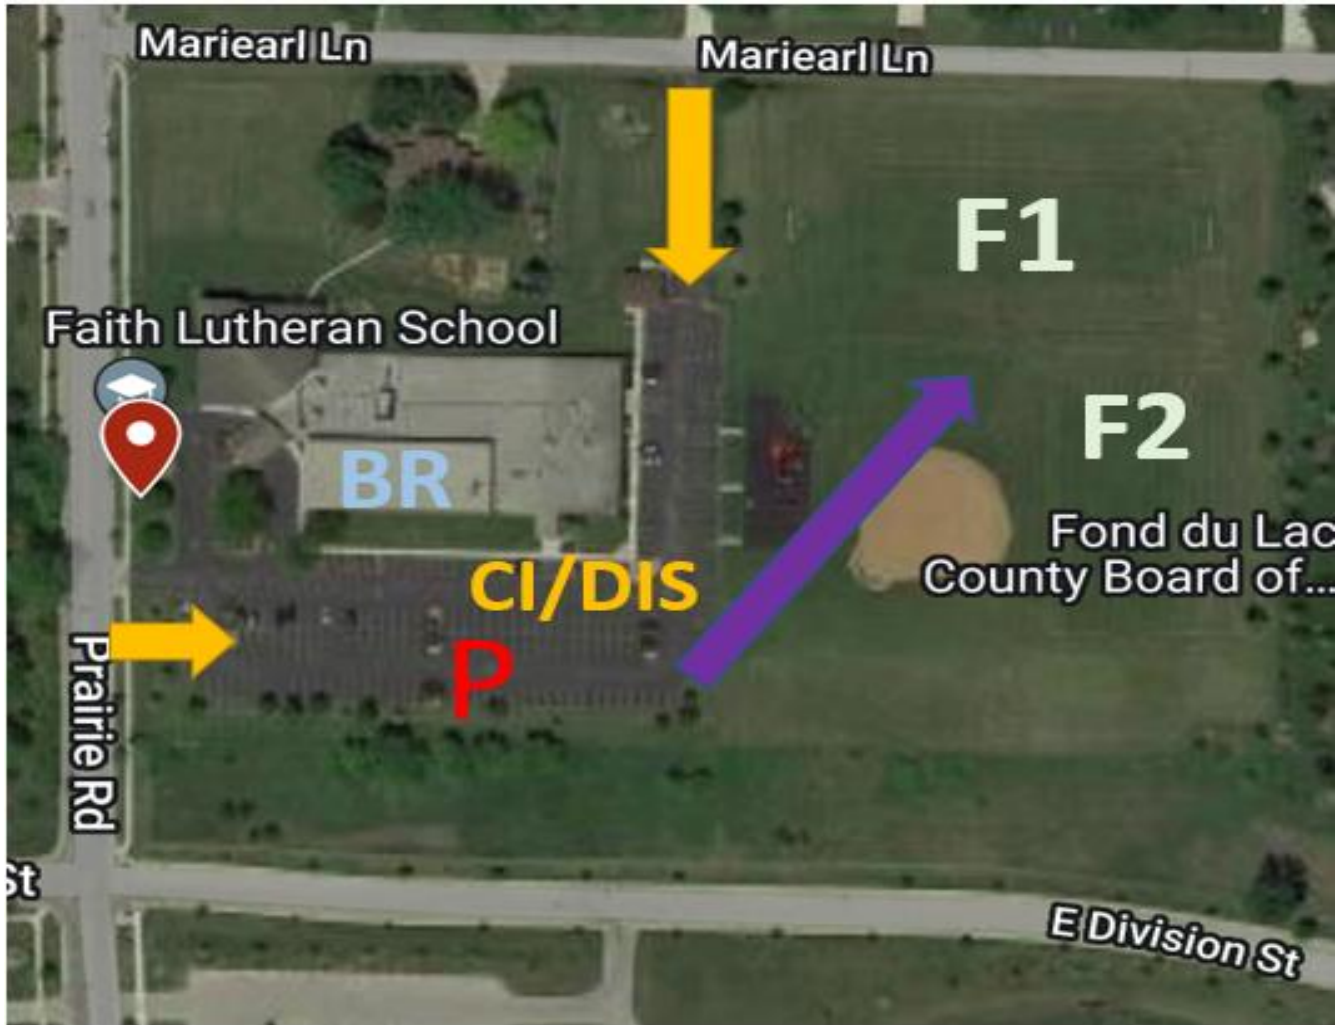

# NFL Alumni Youth Football Camps

Address: Faith Lutheran School, 55 Prairie Rd, Fond du Lac, WI

Key Code	Area
P	Parking
F1,F2	Fields
DIS	Dismissal Staging Car Procession Or Walk Up
CI	Check In
BR	Bathrooms (Door 3)