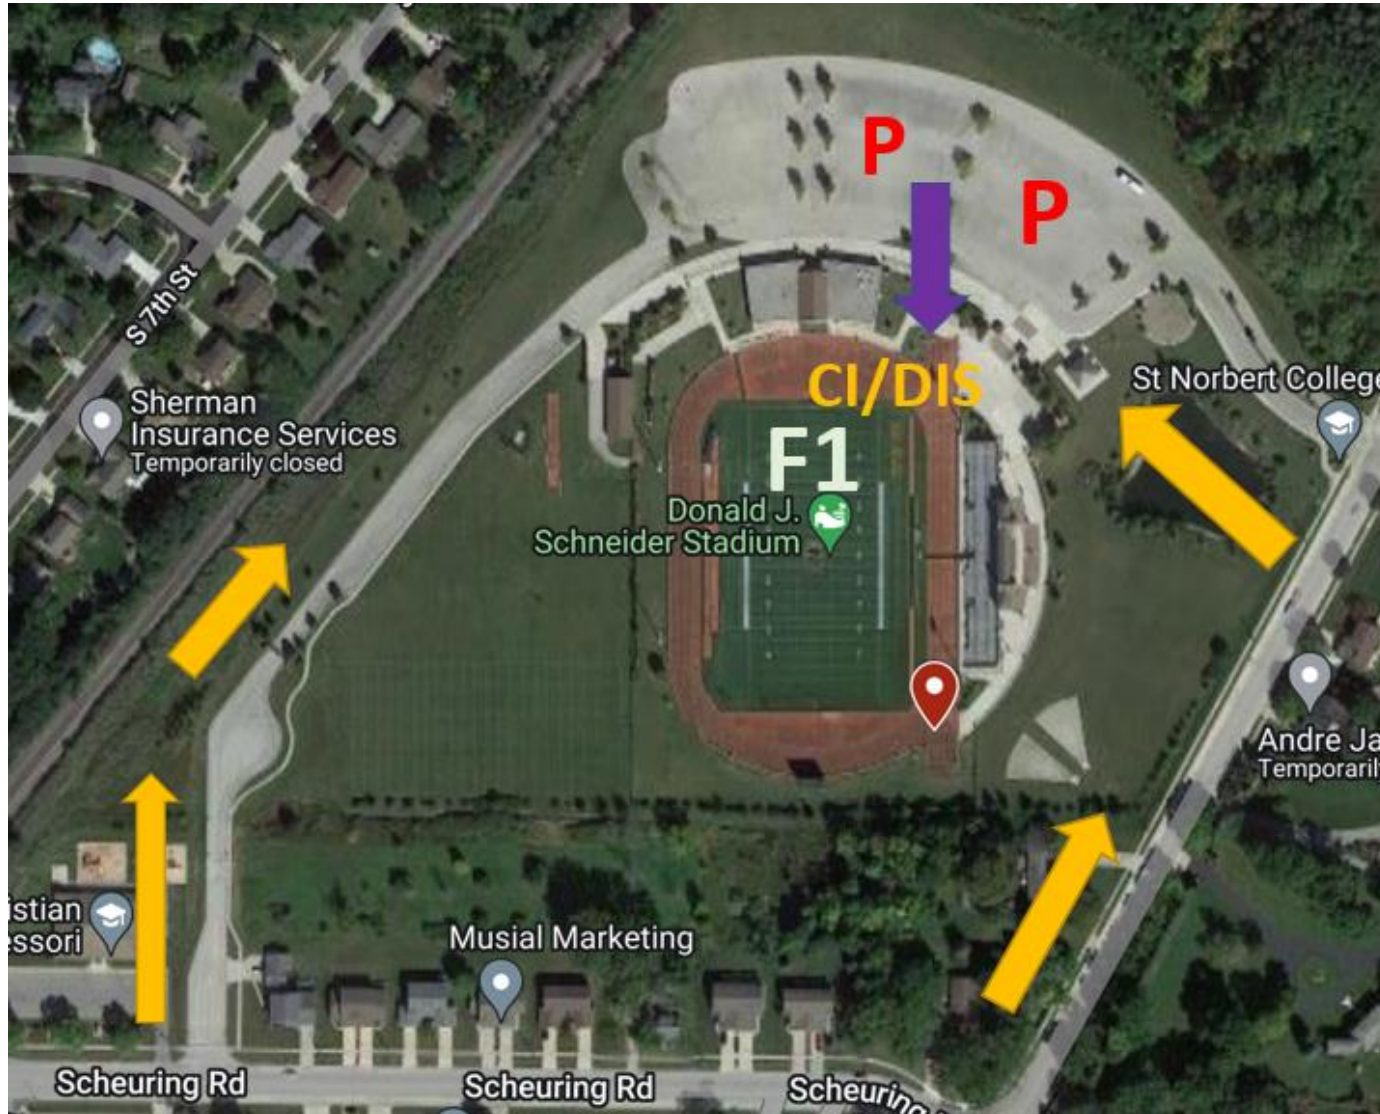

NFL Alumni Youth Football Camps

Address: Donald J. Schneider Stadium at St. Norberts,
1600 Lost Dauphin Rd, De Pere, WI

Key Note	Area
P	Parking
F1	Primary Field
DIS	Dismissal Staging Car Procession Or Walk Up
CI	Check In
BR	Bathroom