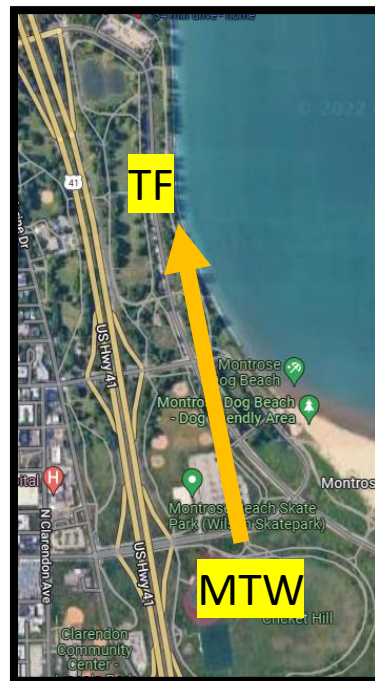

NFL Alumni Youth Football Camps

Lincoln Wilson Soccer E, 4400 N. LSD, Exit Wilson |||| Lincoln Lawn East Fields Foster/Lawrence

Monday, June 20-Wednesday, June 22

Lincoln Wilson Soccer E, 4400 N. LSD,

Thursday, June 23- Friday, June 24

Lincoln Lawn East Fields Foster/Lawrence

Key Code	Area
P	Parking
DIS	Dismissal Staging Car Procession Or Walk Up
BR	Bathrooms
Check In	