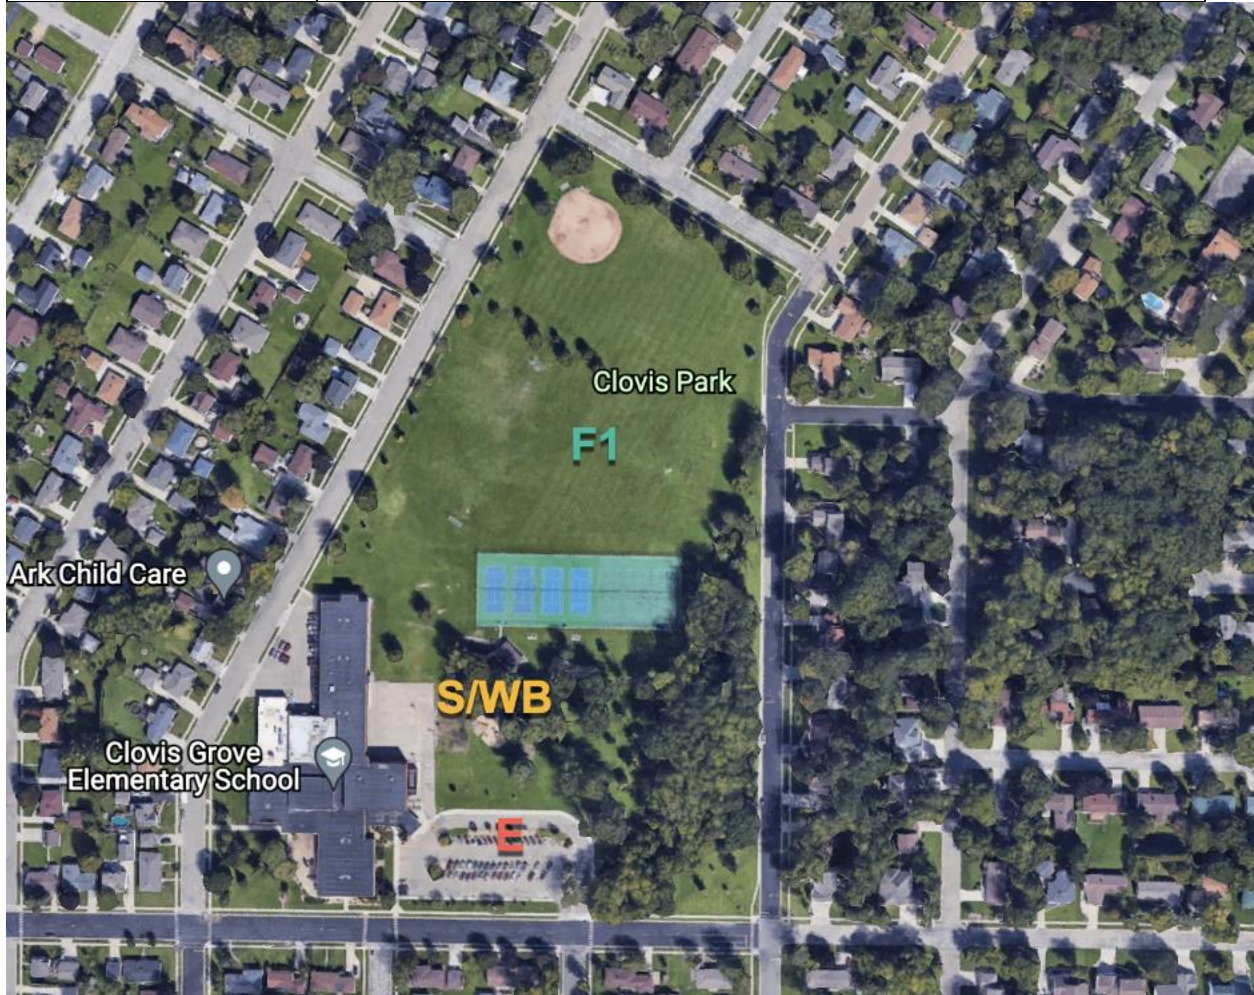

Menasha Wisconsin: Clovis Grove Park, 973 Ida St, Menasha, WI

Field	F1= Primary Field
Parking	E
Drop Off/Departure	At the picnic tables (marked by S/WB)
Check In / Check Out	At the picnic tables (marked by S/WB)